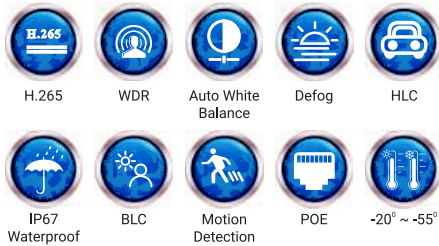

# SeeThru SMART

### KEY FEATURES

- 2MP (1920×1080) H.265 coding
- Max.resolution: 1920 1080
- ICR auto switch, true day / night, ROI coding
- 3D DNR, digital WDR, HLC, BLC, defog
- 10~20m IR night view distance
- DC12V/PoE power supply
- IP 67 ingress protection
- Support dual streams
- Support mobile surveillance by smart phones with iOS and Android OS

### Image

<b>Video Compression</b>	H.265 / H.264
<b>H.265 Compression Standard</b>	Main Profile@Leve4.1 High Tier
<b>Resolution</b>	1080P ( 1920 × 1080 ), 720P ( 1280 × 720 ), D1, CIF
<b>Main Stream</b>	60Hz : 1080P/720P(1~30fps); 50Hz : 1080P/720P(1~25fps)
<b>Sub Stream</b>	60Hz : D1/CIF(1~30fps); 50Hz: D1/CIF/(1~25fps)
<b>Bit Rate</b>	64 Kbps ~ 4 Mbps
<b>Bit Rate Type</b>	VBR / CBR
<b>Image Settings</b>	ROI, Saturation, Brightness, Hue, Contrast,Wide Dynamic, Sharpness, NR,etc. adjustable through client software or web browser
<b>ROI</b>	Each ROI to be configured separately

### Functions

<b>Remote Monitoring</b>	Web Browser/Godrej NVMS/NVR/mobile APP
<b>Online Connection</b>	Support simultaneous monitoring for up to 3 users; Support multi-stream real time transmission
<b>Network Protocol</b>	UDP, IPv4, IPv6, DHCP, NTP, RTSP, PPPoE, DDNS, SMTP, FTP, 802.1x, UPnP, HTTP, HTTPS, QoS
<b>Interface Protocol</b>	ONVIF
<b>Storage</b>	Network remote storage
<b>Smart Alarm</b>	Motion detection
<b>Intelligent Analytics</b>	Region intrusion detection, video blur detection, scene change detection, line crossing detection
<b>General Function</b>	Watermark, IP address filtering, video mask, heartbeat, illegal login lock
<b>PoE</b>	Yes, IEEE802.3af
<b>IR Distance</b>	10 ~ 20m
<b>Ingress Protection</b>	Ip67