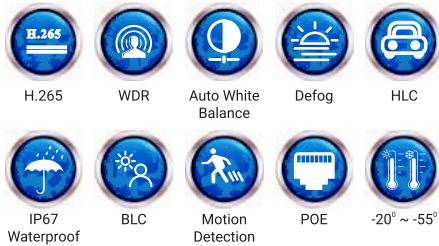

SeeThru SMART

STI-FB30IR6P-1080P

2 MP

FEATURES

KEY FEATURES

- 2MP (1920×1080) H.265 coding
- Max.resolution: 1920 1080
- ICR auto switch, true day / night, ROI coding
- 3D DNR, digital WDR, HLC, BLC, defog
- 20~30m IR night view distance
- P2P function optional
- PoE power supply optional
- IP 67 ingress protection
- Support dual streams
- Support mobile surveillance by smart phones with iOS and Android OS

Image

Video Compression	Main stream: H.265 / H.264; Sub stream: H.265 / H.264/MJPEG
H.265 Compression Standard	Main Profile@Leve4.1 High Tier
Resolution	1080P(1920×1080), 720P(1280×720), D1, CIF
Main Stream	60Hz : 1080P/720P(1~30fps); 50Hz : 1080P/720P(1~25fps)
Sub Stream	60Hz : D1/CIF/480×240(1~30fps); 50HZ: D1/CIF/480×240 (1~25fps)
Bit Rate	64 Kbps ~ 6 Mbps
Bit Rate Type	VBR / CBR
Image Settings	ROI, Saturation, Brightness, Hue, Contrast,Wide Dynamic, Sharpness, NR,etc. adjustable through client software or web browser
ROI	Each ROI to be configured separately

Interfaces

Network	RJ45
Audio	No
Video Output	No
Storage	No
Reset	No

SeeThru **SMART**

STI-FB30IR6P-1080P

2 MP

Functions

Remote Monitoring	Web Browser/Godrej NVMS/NVR/mobile APP
Online Connection	Support simultaneous monitoring for up to 3 users; Support multi-stream real time transmission
Network Protocol	UDP, Ipv4, IPv6, DHCP, NTP, RTSP, PPPoE, DDNS, SMTP, FTP, 802.1x, UPnP, HTTP, HTTPS, QoS
Interface Protocol	ONVIF
Storage	Network remote storage
Smart Alarm	Motion detection
Intelligent Analytics	Region intrusion detection, video blur detection, scene change detection, line crossing detection
General Function	Watermark, IP address filtering, video mask, heartbeat, illegal login lock
PoE	Optional
IR Distance	20 ~ 30m
Ingress Protection	Ip67