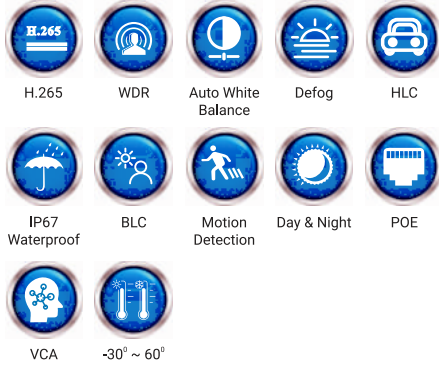

FEATURES

SeeThru SMART STI-FB50IR4M-1440PLS

4 MP

KEY FEATURES

- H.265+/H265/H.264+/H264/ MJPEG coding
- Max. resolution: 2592 × 1520
- ICR auto switch, true day / night
- 30 ~ 50m IR night view distance
- 3D DNR, true WDR, HLC, BLC, Defog and ROI coding
- 1CH audio input; 1CH built-in speaker
- Built-in micro SD card slot, up to 256GB
- DC12V/PoE power supply
- IP66 ingress protection
- Support three streams
- Intelligent analytics: video exception detection, line crossing detection, region intrusion/entrance/exiting detection, heat map, face detection, target counting by line/area, video metadata
- Blue and red light warning (flashing alternately)
- Support user-defined warning voice import
- Support remote monitoring by smart phones & tablet PCs with iOS and Android OS

Intelligent Analytics

Exception Detection	Scene change, video blur and abnormal color detection
Perimeter Detection	Line crossing detection (human/vehicle classification); Region intrusion/entrance/exiting detection (human/vehicle classification)
Statistics	Target counting by line/area, heat map
Face Detection	Target counting by line/area, heat map
Other Events	Abandoned/missing object detection
Video Metadata	Simultaneously captures human body, motor vehicle and non-motor vehicle and extracts 13 human features, 5 motor vehicle features and 1 non-motor vehicle feature