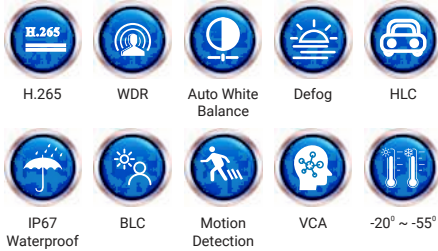

# SeeThruSMART

### FEATURES

- 4MP (2560 × 1440) H.265 coding
- Max.resolution: 2560 x 1440
- ICR auto switch, true day / night, ROI coding
- 3D DNR, digital WDR, HLC, BLC, defog
- 10~20m IR night view distance
- PoE power supply (optional)
- 1CH built-in MIC
- P2P function optional
- IP 67 ingress protection
- Support three streams
- Support mobile surveillance by smart phones with iOS and Android OS
- Intelligent analytics: object removal detection, abnormal video signal detection, line crossing detection and region intrusion detection

### Functions

<b>Remote Monitoring</b>	Web browsing,CMS remote control
<b>Online Connection</b>	Support simultaneous monitoring for up to 4 users; Support multi-stream real time transmission
<b>Network Protocol</b>	UDP, IPv4, Ipv6, DHCP, NTP, RTSP, PPPoE, DDNS, SMTP, FTP, 802.1x, UPnP, HTTP, HTTPS, QoS
<b>Interface Protocol</b>	ONVIF
<b>Storage</b>	Network remote storage
<b>Smart Alarm</b>	Motion detection
<b>Intelligent Analytics</b>	Region intrusion detection, object removal detection, abnormal video detection and line crossing detection
<b>General Function</b>	Watermark, IP address filtering, video mask, heartbeat, illegal login lock
<b>PoE</b>	Yes
<b>IR Distance</b>	10 ~ 20m
<b>Ingress Protection</b>	IP67