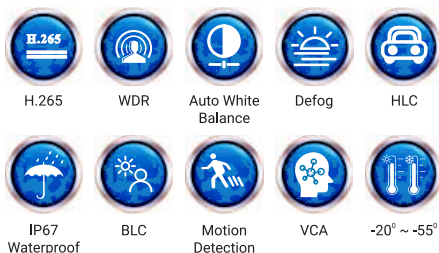

SeeThru SMART

STI-FD20IR6P-1440PA

4 MP

KEY FEATURES

FEATURES

- 4MP (2560 × 1440) H.265 coding
- Max.resolution: 2560 x 1440
- ICR auto switch, true day / night, ROI coding
- 3D DNR, digital WDR, HLC, BLC, defog
- 10~20m IR night view distance
- PoE power supply (optional)
- 1CH built-in MIC
- P2P function optional
- IP 67 ingress protection
- Support three streams
- Support mobile surveillance by smart phones with iOS and Android OS
- Intelligent analytics: object removal detection, abnormal video signal detection, line crossing detection and region intrusion detection

SeeThru **SMART**

STI-FD20IR6P-1440PA

4 MP

Interfaces

Network	RJ45
Video Output	No
Audio	1CH built-in MIC
Storage	No
Hardware Reset	No

Functions

Remote Monitoring	Web browsing, CMS remote control
Online Connection	Support simultaneous monitoring for up to 4 users; Support multi-stream real time transmission
Network Protocol	UDP, IPv4, Ipv6, DHCP, NTP, RTSP, PPPoE, DDNS, SMTP, FTP, 802.1x, UPnP, HTTP, HTTPS, QoS
Interface Protocol	ONVIF
Storage	Network remote storage
Smart Alarm	Motion detection
Intelligent Analytics	Region intrusion detection, object removal detection, abnormal video detection and line crossing detection
General Function	Watermark, IP address filtering, video mask, heartbeat, illegal login lock
PoE	Yes
IR Distance	10 ~ 20m
Ingress Protection	IP67